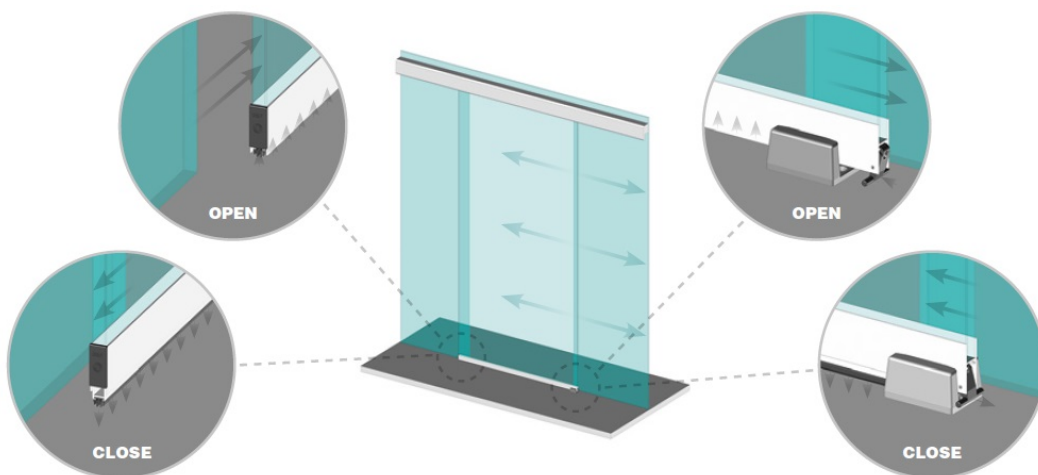

PRODUCT SHEET

Description:

Sliding Door Drop Down Alu Profile,"A" ,F/10mm Glass,1230mm, W/Adhesive Tape, Anodized finish, 4 Fins Thermoplastic Seal, (A)

Item number:

15.22.707-0

Units	Box	Carton	HS Code	Barcode
Set	1	10	8302415000	
				5704866465915

SISO A/S

Mileparken 11
DK-2740 Skovlunde
Denmark
VAT: DK 24786013

Phone +45 45 830 900

www.siso.dk
siso@siso.dk

Danske Bank
Nytorv Branch
Copenhagen
SWIFT: DABADKKK

Account no.
4180 3112 112936
IBAN Account
DK7230003112112936