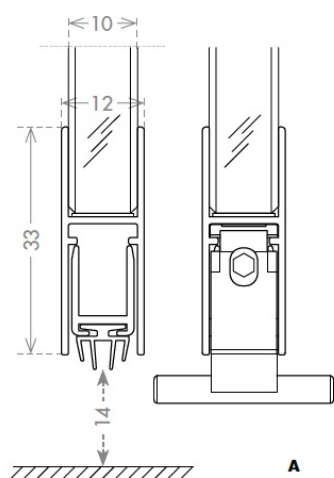

PRODUCT SHEET

Description:

Sliding Door Drop Down Alu Profile,"A" ,F/10mm Glass,1230mm, W/Adhesive Tape, Anodized finish, 4 Fins Thermoplastic Seal, (A)

Item number:

15.22.707-0

Units	Box	Carton	HS Code	Barcode
Set	1	10	8302415000	
				5704866465915

SISO A/S

Mileparken 11
DK-2740 Skovlunde
Denmark
VAT: DK 24786013

Phone +45 45 830 900

www.siso.dk
siso@siso.dk

Danske Bank
Nytorv Branch
Copenhagen
SWIFT: DABADKKK

Account no.
4180 3112 112936
IBAN Account
DK7230003112112936